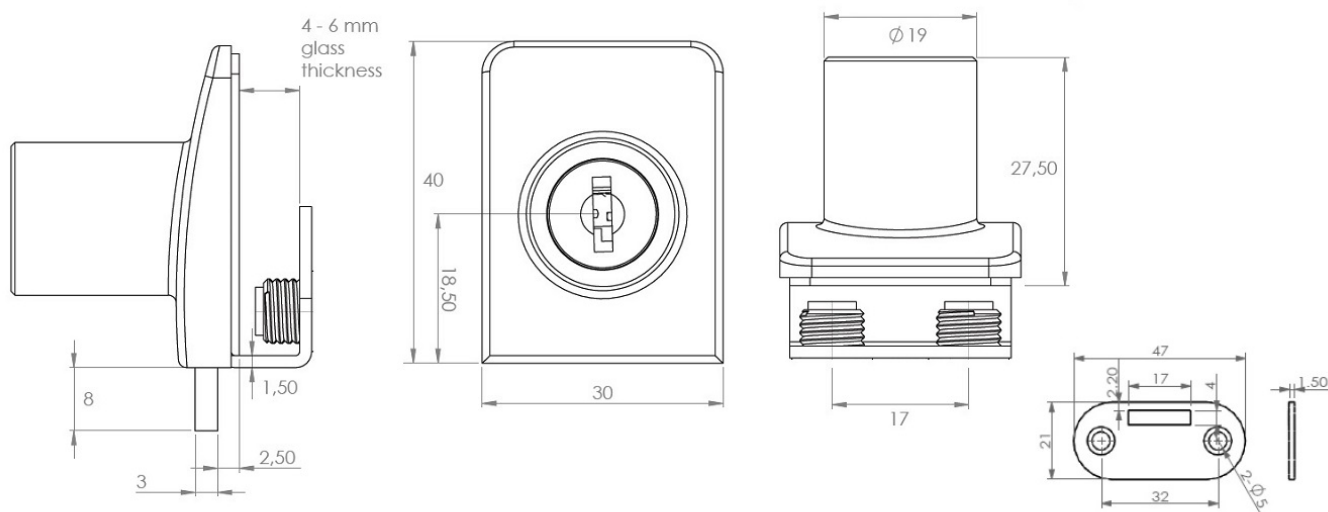

PRODUCT SHEET

Description:

Glass Door Lock "Square", F/Single Doors, Alu, KA D20,W/SISO Oval Metal Key, Key Alike, W/2 Zamak Screws, W/PVC Tip,, 1 Alu. Flat Oval Metal Striking Plate, f/Glass 4-6mm

Item number:

14.09.528-0

| Units | Box | Carton | HS Code | Barcode |
|-------|-----|--------|------------|--|
| Pcs. | 10 | 100 | 8301300000 |  |
| | | | | 5704866048934 |

SISO A/S

Mileparken 11
DK-2740 Skovlunde
Denmark
VAT: DK 24786013